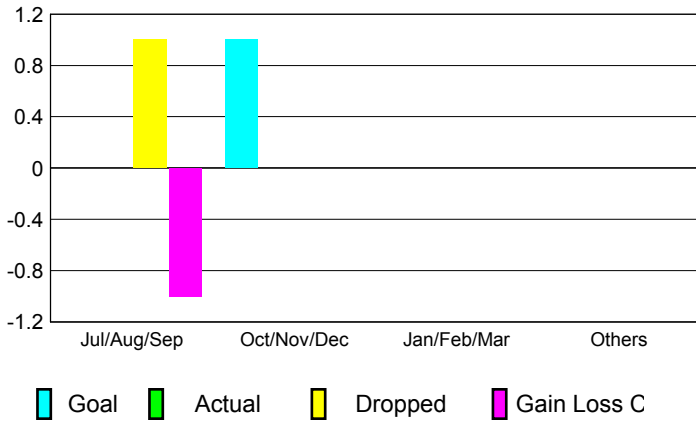

GMT: **Gary Fry**

Location: **WISCONSIN**

GMT CA: **1**

CLUBS

Month	New Club Goal	Actual New Clubs	Actual Dropped Clubs	Gain/Loss of Clubs
2012-2013				
Jul/Aug/Sep	0	0	1	-1
Oct/Nov/Dec	1	0	0	0
Jan/Feb/Mar	0	0	0	0
Apr/May/June	0	0	0	0
Totals	1	0	1	-1

Club Results 2012-2013
Goal, New, Dropped, Gain/Loss

YTD Status Quo Clubs 2012-2013

Status Quo Clubs Compared to Status Quo Members

Club Gain/Loss 2012-2013

MEMBERSHIP

Month	Net Memb Goal	Actual New Memb	Actual Dropped Memb	Gain/Loss of Memb
2012-2013				
Jul/Aug/Sep	-35	24	47	-23
Oct/Nov/Dec	25	20	60	-40
Jan/Feb/Mar	-25	25	38	-13
Apr/May/June	-5	21	29	-8
Totals	-40	90	174	-84