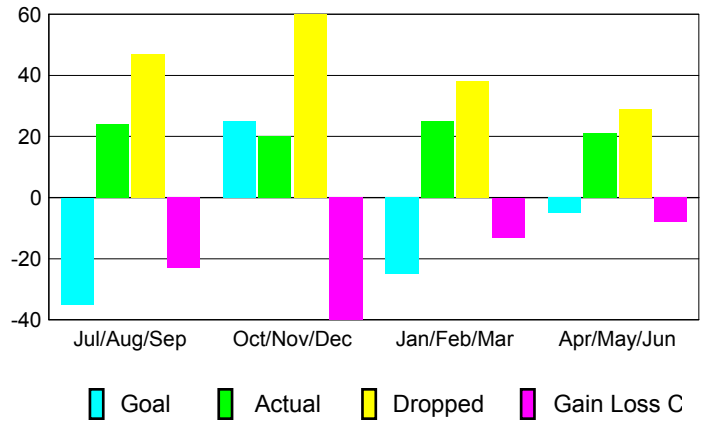

GMT: **Gary Fry**

Location: **WISCONSIN**

GMT CA: **1**

CLUBS

Month	New Club Goal	Actual New Clubs	Actual Dropped Clubs	Gain/Loss of Clubs
2012-2013				
Jul/Aug/Sep	0	0	1	-1
Oct/Nov/Dec	1	0	0	0
Jan/Feb/Mar	0	0	0	0
Apr/May/June	0	0	0	0
Totals	1	0	1	-1

Club Results 2012-2013
Goal, New, Dropped, Gain/Loss

YTD Status Quo Clubs 2012-2013

Status Quo Clubs Compared to Status Quo Members

Club Gain/Loss 2012-2013

MEMBERSHIP

Month	Net Memb Goal	Actual New Memb	Actual Dropped Memb	Gain/Loss of Memb
2012-2013				
Jul/Aug/Sep	-35	24	47	-23
Oct/Nov/Dec	25	20	60	-40
Jan/Feb/Mar	-25	25	38	-13
Apr/May/June	-5	21	29	-8
Totals	-40	90	174	-84

Membership Results 2012-2013
Goal, New, Dropped, Gain/Loss

Gender Comparison 2012-2013

Membership Gain/Loss 2012-2013